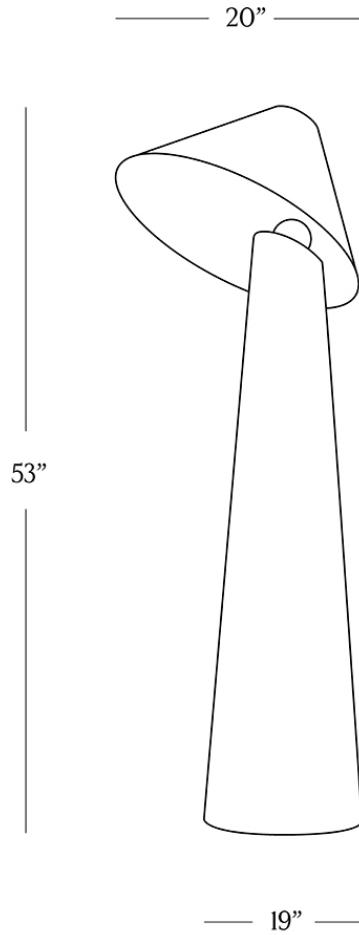

BR HOME  
ROCIO FLOOR LAMP

STYLE # 6002155

**DIMENSIONS**

Height	53"
Base Diameter	19"
Shade Diameter	20"
Weight	110 lbs.

**RATING**

Max Wattage	15 Watt LED
Bulbs (Not Included)	E-26 Non- Dimmer

**PARTS ENCLOSED**

- (A) Shade (1)
- (B) Thumb Screw (1)
- (C) Part C (1)
- (D) Part D (1)
- (E) Socket (1)
- (F) Lamp Body (1)