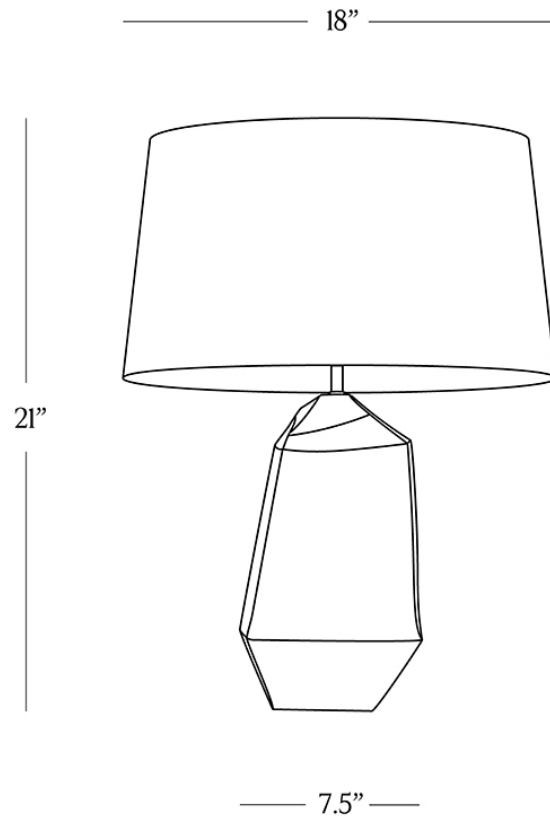

BR HOME
LUPIN TABLE LAMP

STYLE # 6002142

DIMENSIONS

Height	21"
Base Width	7.5" sq.
Shade Diameter	18"
Weight	15.5 lbs.

RATING

Max Wattage	60 Watt maximum Incandescent OR 9 Watt maximum LED
Bulbs (Not Included)	Type A

PARTS ENCLOSED

- (A) Lamp Base (1)
- (B) Saddle (1) (attached on lamp base)
- (C) Harp (1)
- (D) Finial Screw Plate (1) (attached on harp)
- (E) Finial (1)

DETAILS

Material Cast Aluminum

Made In India

Clean lines and a rustic texture give this cast-aluminum table lamp a sculptural feel with a hand-applied bronze finish.

Lampshade included. Fabric cord with rocker switch.

CARE

- Dust regularly with a soft, dry cloth.
- Avoid the use of harsh cleaners and abrasives which may damage the finish.

ASSEMBLY

1. Carefully remove all parts from the box and remove all plastic coverings.
2. Insert harp (C) into the saddle (B).
3. Insert LED bulb (not included) in to the socket.
4. Remove the finial (E) by unscrewing in a counterclockwise direction.
5. Place the shade on finial screw plate (D).
6. Reattach the finial (E) and tighten it to tighten the shade by screwing in a clockwise direction.
7. Plug into proper electrical outlet and test lamp by turning it on.
8. Assembly is complete.