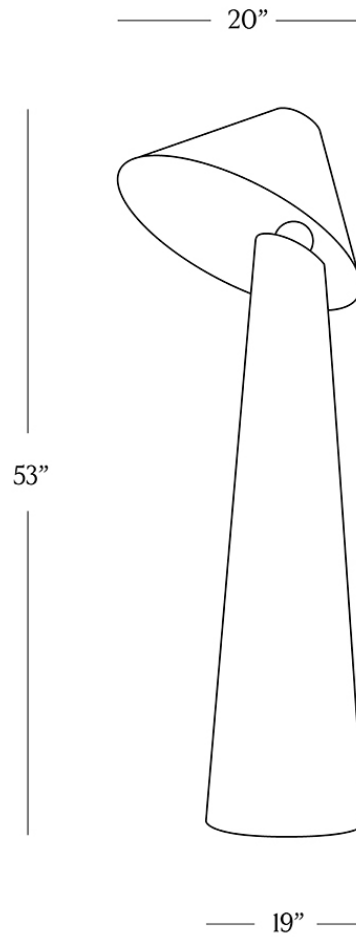

BR HOME
CELESTE FLOOR LAMP

STYLE # 6002154

DIMENSIONS

Height	53"
Base Diameter	19"
Shade Diameter	20"
Weight	253.5 lbs.

RATING

Max Wattage	15-Watt LED
Bulbs (Not Included)	E-26 Non-Dimmer

PARTS ENCLOSED

-
- (A) Shade (1)
 - (B) Thumb Screw (1)
 - (C) Part C (1)
 - (D) Part D (1)
 - (E) Socket (1)
 - (F) Lamp Body (1)