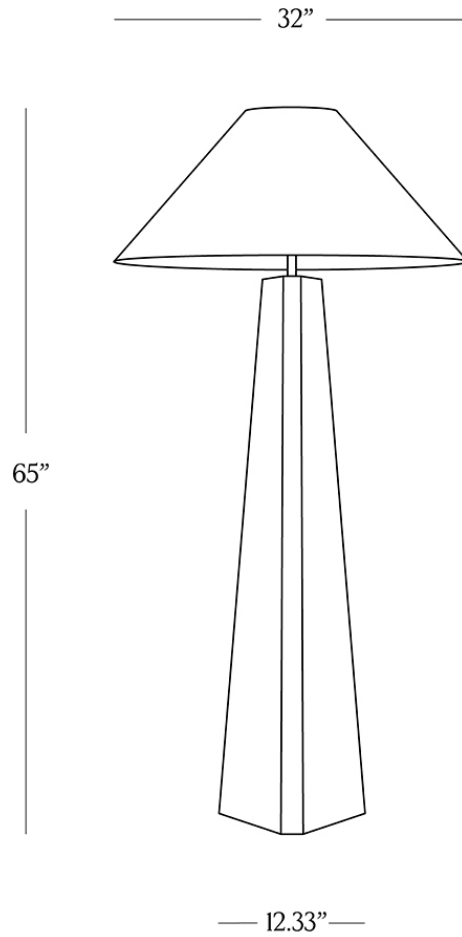

BR HOME
AMINA FLOOR LAMP

STYLE # 6002147

DIMENSIONS

Height	65"
Base Width	12.33"
Shade Diameter	32"
Weight	89 lbs.

RATING

Max Wattage	15-watt maximum LED
Bulbs (Not Included)	Type A, E-26

PARTS ENCLOSED

- (A) Socket Ring (1)
- (B) Shade (1)
- (C) Socket (1)
- (D) Lamp Body (1)

DETAILS

The tone and texture of smooth travertine takes center stage with the clean lines of this floor lamp. Cut from a single block, its angular form allows the natural variations of this stone to shine.