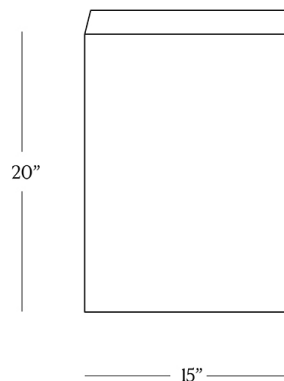

BR HOME
ZURI TRAVERTINE SIDE TABLE

STYLE # 6003057

DIMENSIONS

Height	20"
Width	15"
Depth	15"
Weight	90 lbs.

**CARE**

- Use of coasters recommended.
- Do not place hot items directly on the tabletop.
- Dust with a soft, dry cloth.
- Avoid chemical cleansers, abrasive cleaners and furniture polish.
- Blot spills immediately and wipe with a clean, damp cloth.

DETAILS

Material	Italian Travertine sides with concealed MDF base
Made In	India

A minimalist silhouette allows the dramatic veining and timeless character of Italian Travertine to take center stage in this side table. Each piece is handcrafted of slabs of stone then polished for a glossy finish.