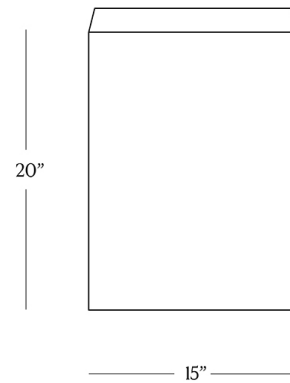

BR HOME  
ZURI RED CHERRY MARBLE SIDE TABLE

STYLE # 6002925

**DIMENSIONS**

---

Height	20"
Width	15"
Depth	15"
Weight	90 lbs.

**CARE**

---

- Use of coasters recommended.
- Do not place hot items directly on the tabletop.
- Dust with a soft, dry cloth.
- Avoid chemical cleansers, abrasive cleaners and furniture polish.
- Blot spills immediately and wipe with a clean, damp cloth.

**DETAILS**

---

Material	Red marble from India with concealed MDF base
Made In	India

A minimalist silhouette allows the dramatic veining and timeless character of marble to take center stage in this side table. Each piece is handcrafted of slabs of stone then polished for a glossy finish.