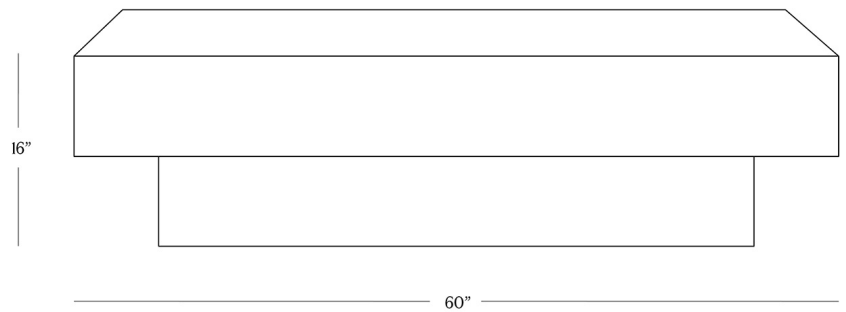

BR HOME
ZELIE EMPERADOR COFFEE TABLE

STYLE # 6002842

DIMENSIONS

| | |
|-----------------|----------|
| Height | 16" |
| Width | 60" |
| Depth | 60" |
| Tabletop Height | 8" |
| Base Width | 52" |
| Base Depth | 52" |
| Weight | 639 lbs. |

**DETAILS**

Material Spanish Emperador marble top mounted on a brass base with concealed plywood frame

Made In India

A minimalist silhouette allows the dramatic veining and timeless character of Spanish Emperador marble to take center stage in this coffee table, offset by a gleaming golden brass-covered base. Each piece is handcrafted of slabs of warm, chocolate brown stone then polished for a glossy finish.