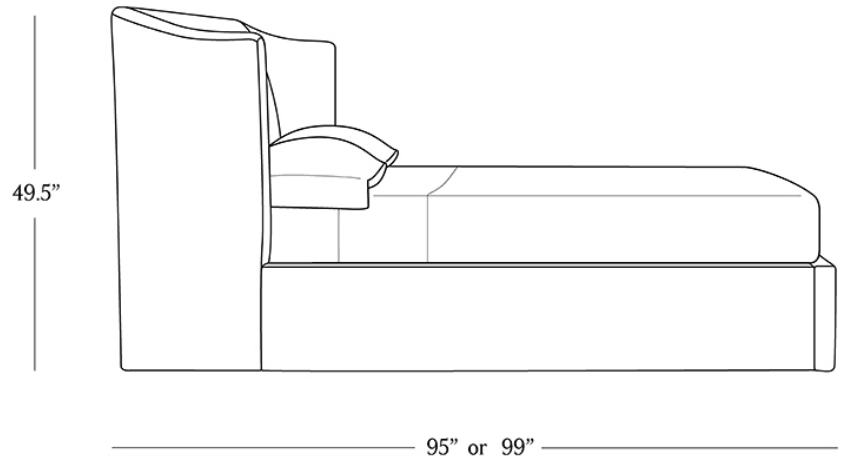

BR HOME
TURIN BED

STYLE # 6002348

QUEEN OR KING OR CAL KING

DIMENSIONS

Queen	95" x 68.5" x 49.5"
King	95" x 84.5" x 49.5"
Cal King	99" x 80.5" x 49.5"
Rail/Platform Height	14"
Mattress Base Depth	0.25"
Floor Clearance	0"