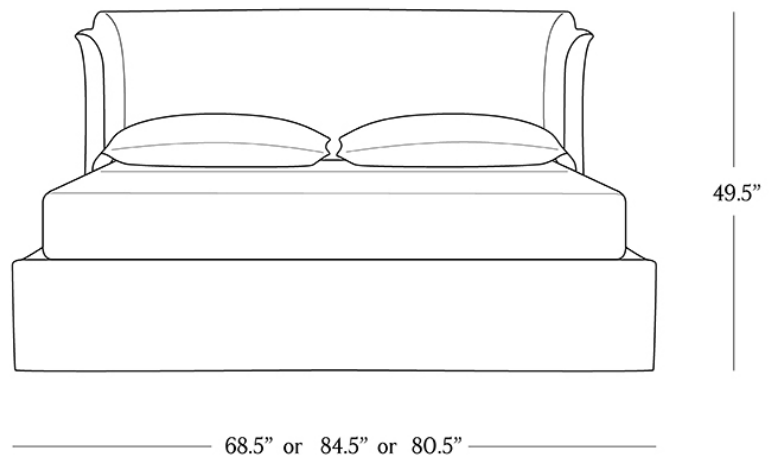

BR HOME
TURIN BED

STYLE # 6002348

QUEEN OR KING OR CAL KING

DIMENSIONS

Queen	95" x 68.5" x 49.5"
King	95" x 84.5" x 49.5"
Cal King	99" x 80.5" x 49.5"
Rail/Platform Height	14"
Mattress Base Depth	0.25"
Floor Clearance	0"

Reference our Measuring & Delivery Guide to accurately measure your space and avoid common delivery issues.

DETAILS

Nodding to traditional designs, our Turin Bed features a classic design accented with gently flared, roll arms for a sheltering feel. Each piece is handcrafted of hardwood and expertly upholstered in a range of fabrics by artisans in North Carolina.