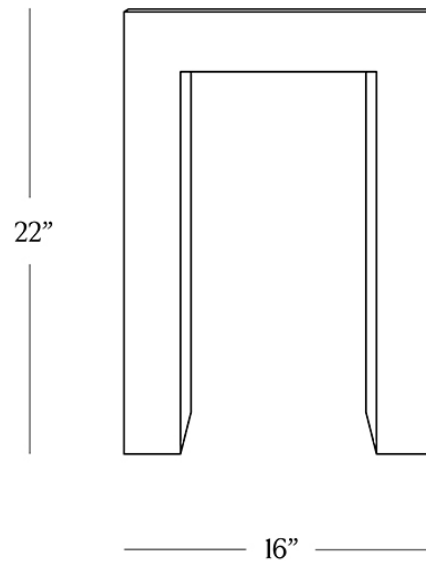

BR HOME
SYDNEY SIDE TABLE

STYLE # 6002112

DIMENSIONS

Length	16"
Width	14"
Height	22"

CARE

- Use of coasters recommended.
- Dust with a clean, dry cloth; avoid cleaning agents and polishes with harsh chemicals and abrasives.
- Wipe clean with a damp cloth, using only a mild soap solution and wipe dry with a soft cloth.

**DETAILS**

Material	Cast Aluminum
Made In	India

Carefully handcrafted from cast aluminum, this table's pared-down profile is a salute to textural beauty. Swirling dips and delicate cracks create a compelling surface pattern that gleams in a warm golden tone.