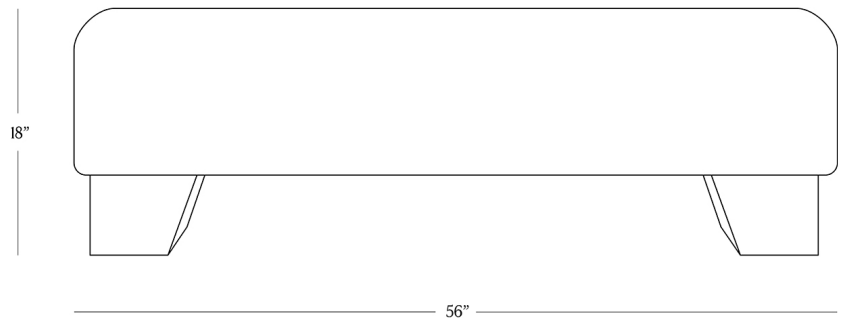

BR HOME
SEDONA BENCH

STYLE # 6001970

DIMENSIONS

Length	56"
Width	16"
Height	18"

**CARE**

- Keep out of direct UV light to prevent fading.
- Vacuum regularly with upholstery attachment to remove dust.
- Professional upholstery cleaning recommended.

To view a copy of this product's label, copy the style number below and search this database Law Label Lookup.

DETAILS

Material Solid acacia wood, MDF, and linen-wool fabric

Handmade In India

The clean lines of the Sedona Bench offer an understated backdrop for our upholstery's graphic palette and geometric pattern. Rich in texture, the motif is woven from a mix of linen, wool, and jute.