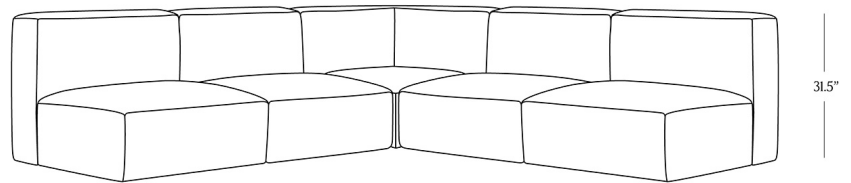

## DIMENSIONS

---

Height	31.5"
Width	112"
Depth	112"
Seat Height	16"
Seat Depth	29"
Back Height	31.5"
Weight	267 lbs.