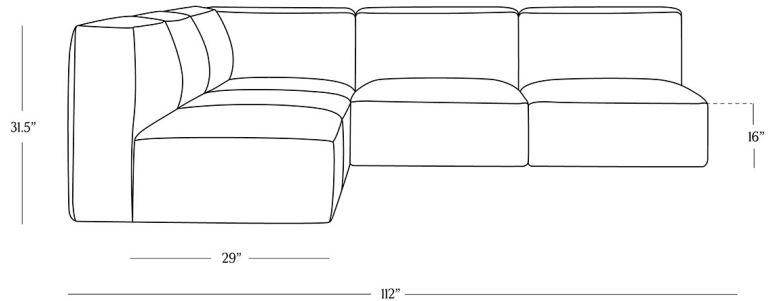

## DIMENSIONS

---

Height	31.5"
Width	112"
Depth	112"
Seat Height	16"
Seat Depth	29"
Back Height	31.5"
Weight	267 lbs.