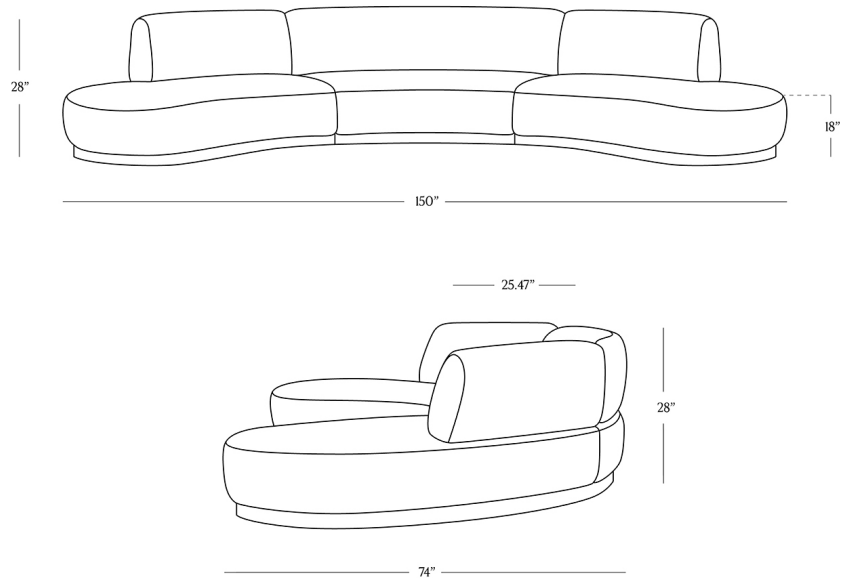

BR HOME
PORTO SECTIONAL

STYLE # 6002123

DIMENSIONS

Height	28"
Width	150"
Depth	74"
Seat Height	18"
Back Height	10"
Seat Depth	25.47"
Weight	187.5 lbs.

CARE

- Keep out of direct UV light to prevent fading
- Vacuum regularly with upholstery attachment to remove dust
- Professional upholstery cleaning recommended.

To view a copy of this product's label, copy the style number below and search this database Law Label Lookup.

DETAILS

Material	Frame handcrafted from red oak and plywood Premium down-alternative wrapped cushions
Made In	Vietnam

Designed for dynamic visual appeal, this flowing sectional sofa curves gently, making it an ideal choice for spaces that benefit from a more open seating arrangement. Plush padding provides a supportive seat, with gently rounded backrests add sculptural appeal.