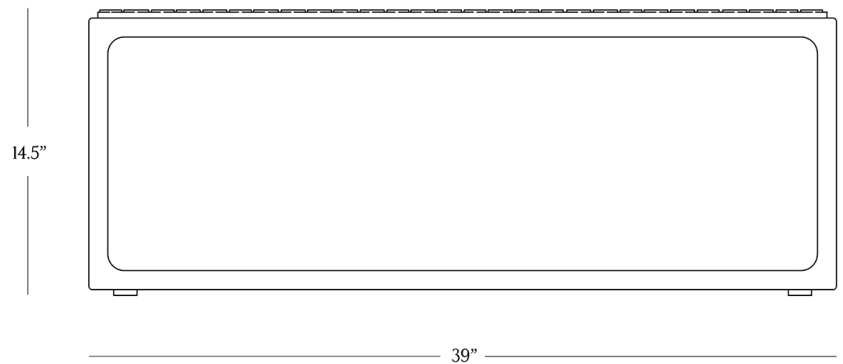

BR HOME
PHOENIX SQUARE COFFEE TABLE

STYLE # 6002015

DIMENSIONS

Length	39"
Width	39"
Height	14.5"
Weight	39 lbs.

**CARE**

- Use of coasters recommended.
- Dust with a clean, dry cloth; avoid cleaning agents and polishes with harsh chemicals and abrasives.
- Wipe clean with a damp cloth, using only a mild soap solution and wipe dry with a soft cloth.

[Reference our Measuring & Delivery Guide to accurately measure your space and avoid common delivery issues.](#)

DETAILS

Material Aluminum frame with teak and mahogany

Handmade In Indonesia

Premium teak brings enduring beauty to our Phoenix Coffee Table, featuring a streamlined mid-century silhouette and finely grained, textural panels.