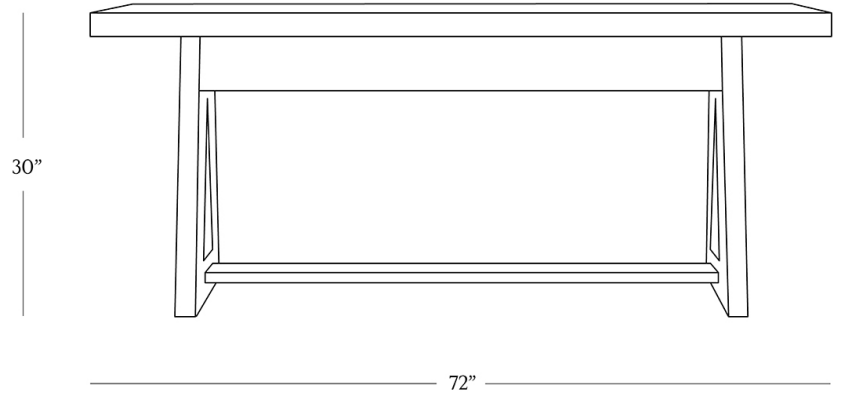

BR HOME
PEYTON CONSOLE TABLE

STYLE # 6001922

DIMENSIONS

Length	72"
Depth	16"
Height	30"
Weight	108 lbs.

**CARE**

-
- Use of coasters recommended.
 - Dust with a soft, dry cloth.
 - Avoid direct exposure to sunlight.

[Reference our Measuring & Delivery Guide to accurately measure your space and avoid common delivery issues.](#)

DETAILS

Material	MDF w/ Oak Veneer
Made In	Vietnam

A celebration of structured craftsmanship, the Peyton Console Table is made from cracked oak with rich grain texture.