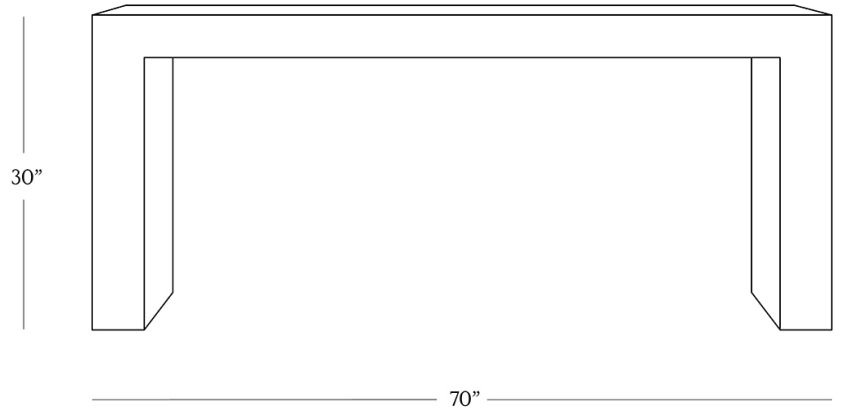

BR HOME
PAXTON CONSOLE TABLE

STYLE # 6002832

DIMENSIONS

Height	30"
Width	70"
Depth	16"
Distance between legs	60"
Floor Clearance	26"
Weight	88 lbs.

**CARE**

- Use of coasters recommended.
- Keep out of direct UV light to prevent fading.
- Dust with a soft, dry cloth.
- Always blot spills immediately and wipe with a clean, damp cloth.
- When necessary, use a damp cloth with a small amount of soap to clean.