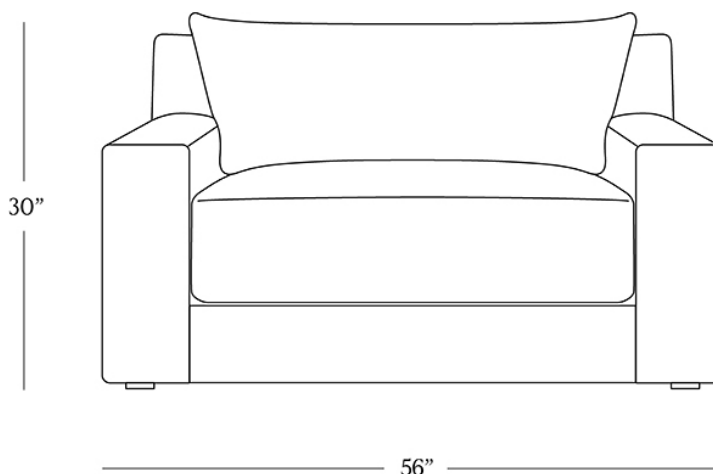

BR HOME  
PARIS CHAIR-AND-A-HALF

STYLE # 6002305

## DIMENSIONS

---

Length	56"
Width	43"
Height	30"
Seat Height	17"
Seat Depth	28"
Arm Height	22"
Weight	137 lbs.