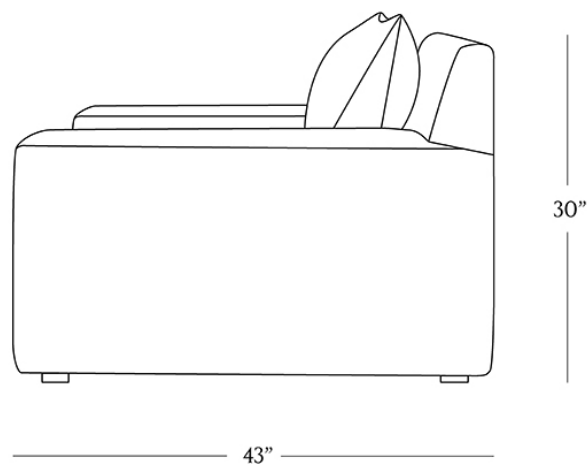

DETAILS

Material	Hardwood frame with polycore padding. Standard fill cushions feature polyfiber wrapped, polyurethane foam.
Made In	North Carolina

Our oversized Paris Chair channels mid-century modernism with its clean, geometric contours and architectural attitude. The boxy, low-slung silhouette is styled with wide arms and softened by a sloped back and plush cushioning. Each piece is handcrafted of hardwood and upholstered in a range of fabrics by skilled artisans in High Point, North Carolina.