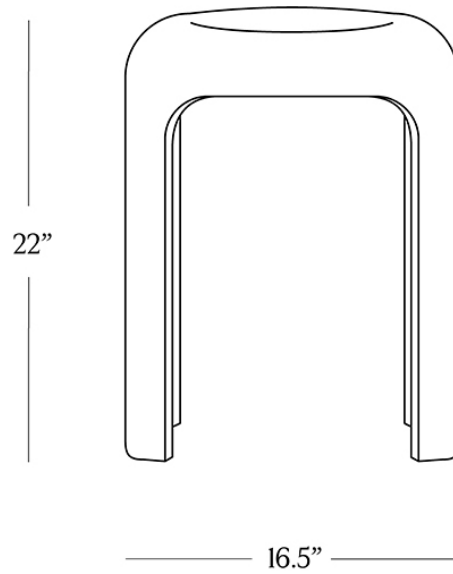

BR HOME  
PALMER SIDE TABLE

STYLE # 6002032

**DIMENSIONS**

---

Diameter	16.5"
Height	22"

**CARE**

---

- Use of coasters recommended.
- Dust with a clean, dry cloth; avoid cleaning agents and polishes with harsh chemicals and abrasives.
- Wipe clean with a damp cloth, using only a mild soap solution and wipe dry with a soft cloth.

**DETAILS**

---

Material            Cast Aluminum

Handmade In      India

With a Parsons-table silhouette softened by waterfall edges, this side table adds organic-modern appeal to any space. Crafted of forged aluminum for an industrial feel, its rich texture adds dimension to the streamlined design.