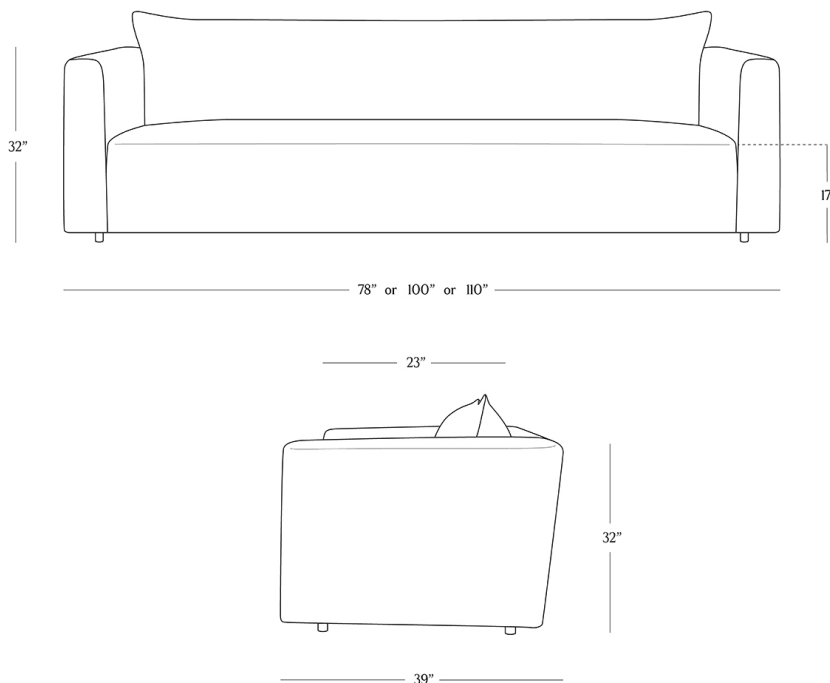

78" OR 100" OR 110" LENGTH

DIMENSIONS

Length	78" or 100" or 110"
Depth	39"
Height	32"
Seat Height	17"
Arm Height	28"
Seat Depth	23"
78" Weight	129 lbs.
100" Weight	184 lbs.
110" Weight	189 lbs.

CARE

- Keep out of direct UV light to prevent fading.
- Vacuum regularly with upholstery attachment to remove dust.
- Professional upholstery cleaning recommended.

To view a copy of this product's label, copy the style number below and search this database [Law Label Lookup](#).

Reference our [Measuring & Delivery Guide](#) to accurately measure your space and avoid common delivery issues.

DETAILS

Reinterpreting the crisp silhouettes of mid-century styles, our Oslo Sofa offers relaxed comfort with waterfall edges, rounded arms, and generously padded seat paired with a plush back cushion. Each piece is expertly crafted from and upholstered in a range of fabrics by skilled artisans.

- Frame handcrafted from kiln-dried hardwood and engineered wood using reinforced joint and corner block construction for long-lasting durability.
- Premium feather and down-wrapped cushions, supported by high-resilience foam core for stability.

WARNING: This product can expose you to chemicals including crystalline silica, toluene, wood dust and nickel, which are known to the State of California to cause birth defects or other reproductive harm. For more information, go to www.P65Warnings.ca.gov