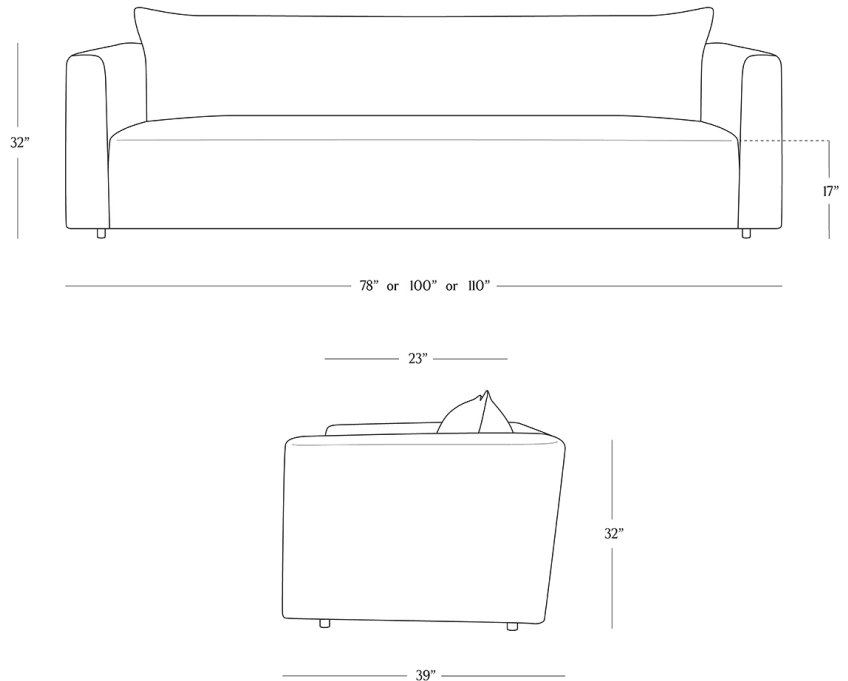

78" OR 100" OR 110" LENGTH

DIMENSIONS

Length	78" or 100" or 110"
Depth	39"
Height	32"
Seat Height	17"
Arm Height	28"
Seat Depth	23"
78" Weight	129 lbs.
100" Weight	184 lbs.
110" Weight	189 lbs.

CARE

- Keep out of direct UV light to prevent fading.
- Vacuum regularly with upholstery attachment to remove dust.
- Professional upholstery cleaning recommended.

To view a copy of this product's label, copy the style number below and search this database Law Label Lookup.

Reference our Measuring & Delivery Guide to accurately measure your space and avoid common delivery issues.

DETAILS

Reinterpreting the crisp silhouettes of mid-century styles, our Oslo Sofa offers relaxed comfort with waterfall edges, rounded arms, and generously padded seat paired with a plush back cushion. Each piece is expertly crafted from and upholstered in a range of fabrics by skilled artisans.

- Frame handcrafted from kiln-dried hardwood and engineered wood using reinforced joint and corner block construction for long-lasting durability.
- Premium feather and down-wrapped cushions, supported by high-resilience foam core for stability.

WARNING: This product can expose you to chemicals including crystalline silica, toluene, wood dust and nickel, which are known to the State of California to cause birth defects or other reproductive harm. For more information, go to www.P65Warnings.ca.gov