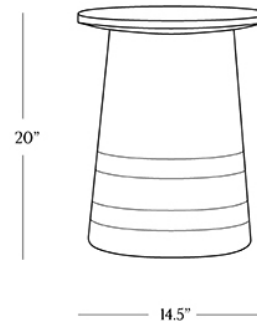

BR HOME
NAPA SIDE TABLE

STYLE # 6002035

SMALL OR MEDIUM OR LARGE

DIMENSIONS

Small	14.5" x 14.5" x 20"
Medium	22" x 22" x 15"
Large	33" x 33" x 16"

CARE

- Use of coasters recommended.
- Dust with a clean, dry cloth; avoid cleaning agents and polishes with harsh chemicals and abrasives.
- Wipe clean with a damp cloth, using only a mild soap solution and wipe dry with a soft cloth.

DETAILS

Material Mango wood

Handmade In India

Perfectly balanced proportions and an interplay of circular shapes distinguish our Napa End Table. Expertly crafted of solid mango wood, the hand-chiseled form features a rich ebony finish detailed with antiqued inlay brass stripes.