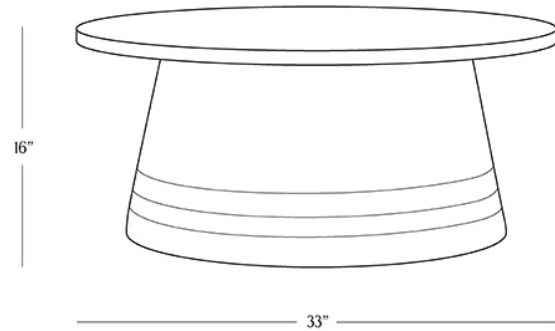

BR HOME
NAPA SIDE TABLE

STYLE # 6002035

SMALL OR MEDIUM OR LARGE

DIMENSIONS

Small	14.5" x 14.5" x 20"
Medium	22" x 22" x 15"
Large	33" x 33" x 16"

CARE

- Use of coasters recommended.
- Dust with a clean, dry cloth; avoid cleaning agents and polishes with harsh chemicals and abrasives.
- Wipe clean with a damp cloth, using only a mild soap solution and wipe dry with a soft cloth.

DETAILS

Material Mango wood

Handmade In India

Perfectly balanced proportions and an interplay of circular shapes distinguish our Napa End Table. Expertly crafted of solid mango wood, the hand-chiseled form features a rich ebony finish detailed with antiqued inlay brass stripes.