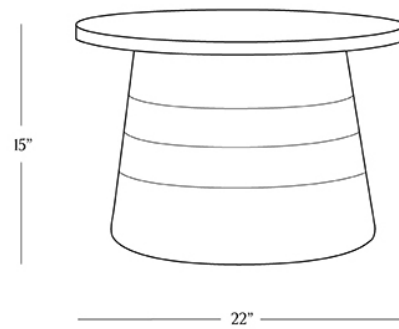

BR HOME
NAPA SIDE TABLE

STYLE # 6002035

SMALL OR MEDIUM OR LARGE

DIMENSIONS

Small	14.5" x 14.5" x 20"
Medium	22" x 22" x 15"
Large	33" x 33" x 16"

CARE

- Use of coasters recommended.
- Dust with a clean, dry cloth; avoid cleaning agents and polishes with harsh chemicals and abrasives.
- Wipe clean with a damp cloth, using only a mild soap solution and wipe dry with a soft cloth.

DETAILS

Material Mango wood

Handmade In India

Perfectly balanced proportions and an interplay of circular shapes distinguish our Napa End Table. Expertly crafted of solid mango wood, the hand-chiseled form features a rich ebony finish detailed with antiqued inlay brass stripes.