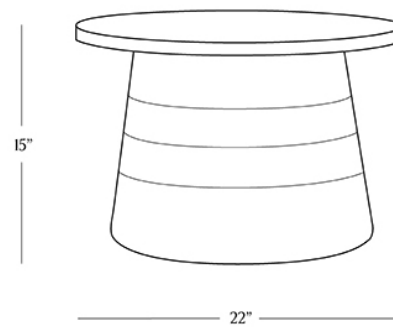

BR HOME  
NAPA SIDE TABLE

STYLE # 6002035

SMALL OR MEDIUM OR LARGE

**DIMENSIONS**

Small	14.5" x 14.5" x 20"
Medium	22" x 22" x 15"
Large	33" x 33" x 16"

**CARE**

- Use of coasters recommended.
- Dust with a clean, dry cloth; avoid cleaning agents and polishes with harsh chemicals and abrasives.
- Wipe clean with a damp cloth, using only a mild soap solution and wipe dry with a soft cloth.

**DETAILS**

Material	Mango wood
Handmade In	India

Perfectly balanced proportions and an interplay of circular shapes distinguish our Napa End Table. Expertly crafted of solid mango wood, the hand-chiseled form features a rich ebony finish detailed with antiqued inlay brass stripes.

Due to the handmade nature of this product, the table top is organically formed to be an imperfect round shape.