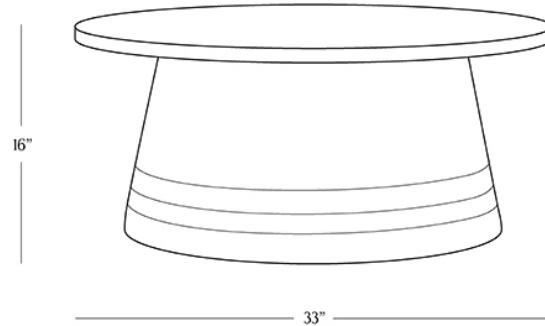

BR HOME  
NAPA SIDE TABLE

STYLE # 6002035

SMALL OR MEDIUM OR LARGE

**DIMENSIONS**

Small	14.5" x 14.5" x 20"
Medium	22" x 22" x 15"
Large	33" x 33" x 16"

**CARE**

- Use of coasters recommended.
- Dust with a clean, dry cloth; avoid cleaning agents and polishes with harsh chemicals and abrasives.
- Wipe clean with a damp cloth, using only a mild soap solution and wipe dry with a soft cloth.

**DETAILS**

Material	Mango wood
Handmade In	India

Perfectly balanced proportions and an interplay of circular shapes distinguish our Napa End Table. Expertly crafted of solid mango wood, the hand-chiseled form features a rich ebony finish detailed with antiqued inlay brass stripes.

Due to the handmade nature of this product, the table top is organically formed to be an imperfect round shape.