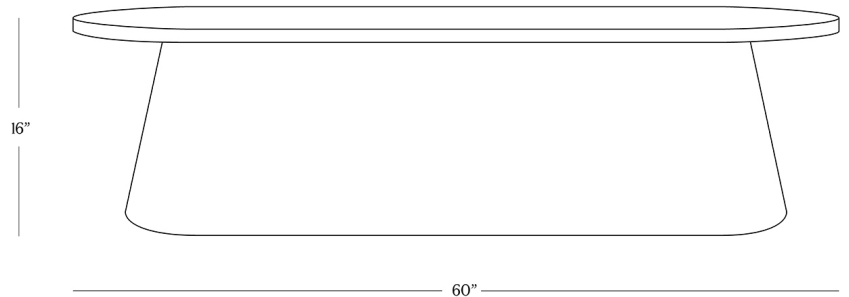

BR HOME
NAPA OVAL COFFEE TABLE

STYLE # 6002033

DIMENSIONS

Length	60"
Width	32"
Height	16"

**CARE**

- Use of coasters recommended.
- Dust with a clean, dry cloth; avoid cleaning agents and polishes with harsh chemicals and abrasives.
- Wipe clean with a damp cloth, using only a mild soap solution and wipe dry with a soft cloth.

[Reference our Measuring & Delivery Guide to accurately measure your space and avoid common delivery issues.](#)

DETAILS

Material Mango wood

Handmade In India

Perfectly balanced proportions and an interplay of circular shapes distinguish our Napa Coffee Table. Expertly crafted of solid mango wood, the hand-chiseled form features a rich ebony finish detailed with antiqued inlay brass stripes.