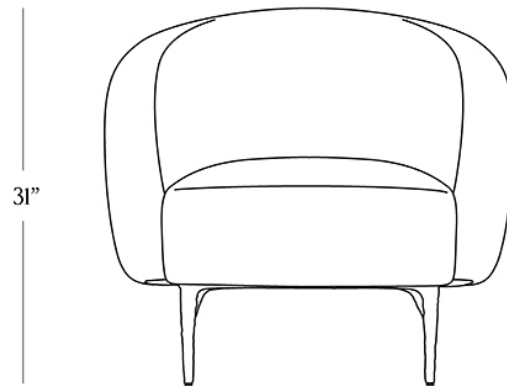

BR HOME  
MILAN LOUNGE CHAIR

STYLE # 6002021

**DIMENSIONS**

---

Length	41"
Width	36"
Height	31"

**CARE**

- Keep out of direct UV light to prevent fading.
- Vacuum regularly with upholstery attachment to remove dust.
- Professional upholstery cleaning recommended.

To view a copy of this product's label, copy the style number below and search this database [Law Label Lookup](#).

Reference our [Measuring & Delivery Guide](#) to accurately measure your space and avoid common delivery issues.

41"

31"

36"

**DETAILS**

---

Our take on playful, 1970s post-modern styles, the Milano Lounge Chair features a plush, sheltering back that cradles a generously cushioned seat.

- Wood frame with polycore padding.
- Timeless Bouclé (100% polyester).
- Standard fill cushions feature poly-fiber wrapped, polyurethane foam.