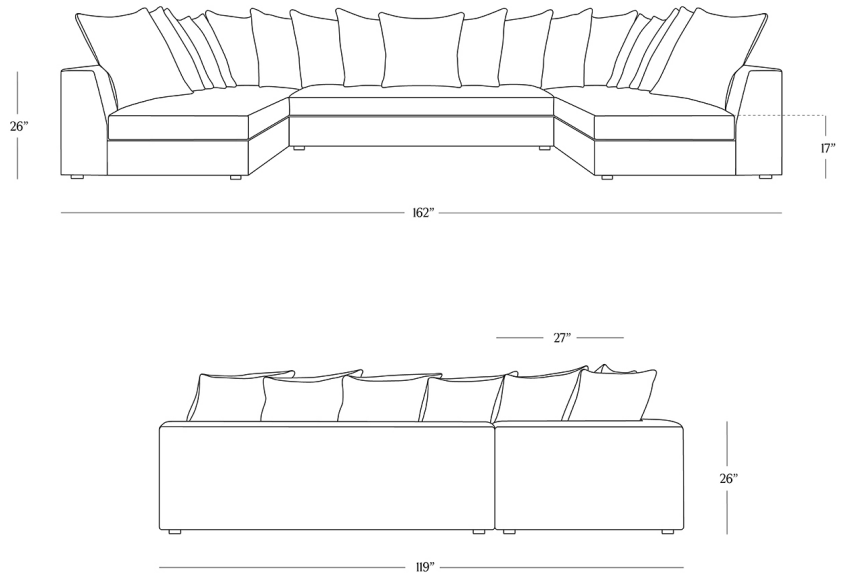

BR HOME
MENORCA U-SECTIONAL

STYLE # 6002299

DIMENSIONS

Length	162"
Depth	119"
Height	26"
Seat Height	17"
Seat Depth	27"
Arm Height	26"
Arm Width	8"

CARE

- Keep out of direct UV light to prevent fading.
- Vacuum regularly with upholstery attachment to remove dust.
- Professional upholstery cleaning recommended.

To view a copy of this product's label, copy the style number below and search this database Law Label Lookup.

Reference our Measuring & Delivery Guide to accurately measure your space and avoid common delivery issues.

DETAILS

Material	Hardwood frame with polycore padding. Standard fill cushions feature polyfiber wrapped, polyurethane foam.
Made In	North Carolina

Our Menorca Sectional's deep-seat design pairs with sumptuous cushioning for unparalleled comfort. The low-slung, architectural silhouette is accented with plush pillows to style as you like. Each piece is handcrafted of hardwood and upholstered in a range of fabrics by skilled artisans in North Carolina.