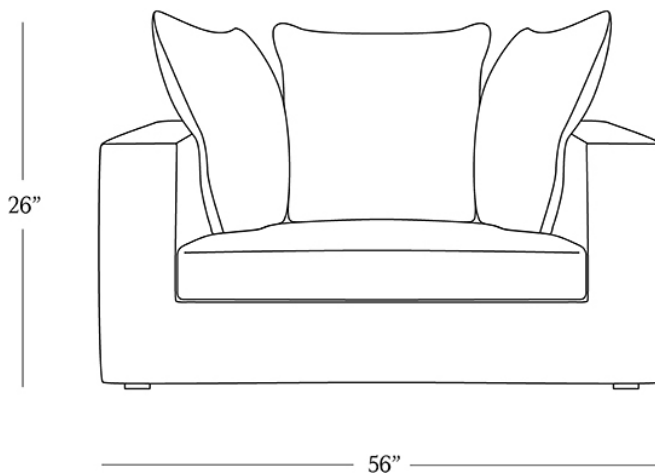

BR HOME  
MENORCA CHAIR-AND-A-HALF

STYLE # 6002306

**DIMENSIONS**

Length	56"
Width	43"
Height	26"
Seat Height	16"
Seat Depth	24"
Arm Height	24"
Arm Width	8"
Weight	125 lbs.

**CARE**

- Keep out of direct UV light to prevent fading.
- Vacuum regularly with upholstery attachment to remove dust.
- Professional upholstery cleaning recommended.

To view a copy of this product's label, copy the style number below and search this database Law Label Lookup.

Reference our Measuring & Delivery Guide to accurately measure your space and avoid common delivery issues.

**DETAILS**

Material	Hardwood frame with polycore padding.  Standard fill cushions feature polyfiber wrapped, polyurethane foam.
Made In	North Carolina

Our Menorca chair's deep-seat design pairs with sumptuous cushioning for unparalleled comfort. The low-slung, architectural silhouette is accented with plush pillows to style as you like. Each piece is handcrafted of hardwood and upholstered in a range of fabrics by skilled artisans in North Carolina.