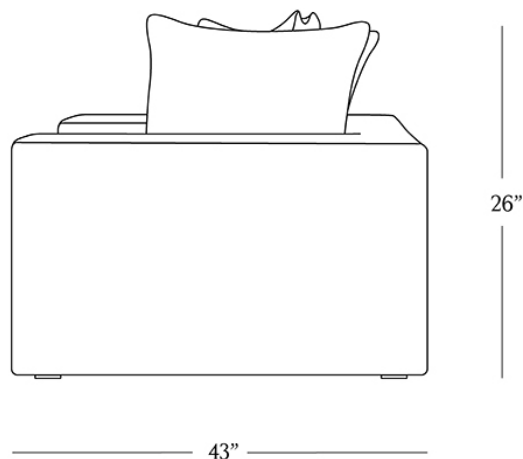

BR HOME  
MENORCA CHAIR-AND-A-HALF

STYLE # 6002306

**DIMENSIONS**

Length	56"
Width	43"
Height	26"
Seat Height	16"
Seat Depth	24"
Arm Height	24"
Arm Width	8"
Weight	125 lbs.

**CARE**

- Keep out of direct UV light to prevent fading.
- Vacuum regularly with upholstery attachment to remove dust.
- Professional upholstery cleaning recommended.

To view a copy of this product's label, copy the style number below and search this database Law Label Lookup.

Reference our Measuring & Delivery Guide to accurately measure your space and avoid common delivery issues.