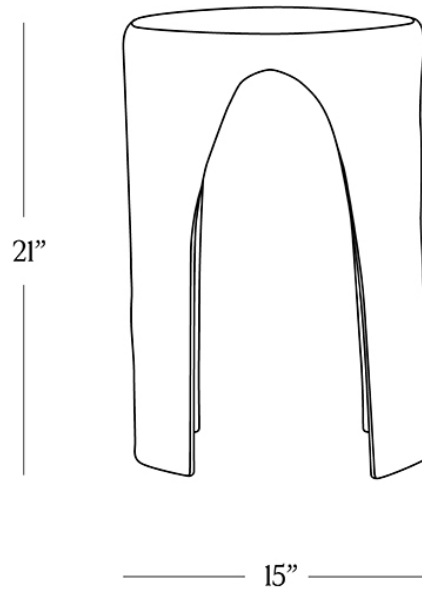

BR HOME
MELBOURNE ROUND SIDE TABLE

STYLE # 6002115

DIMENSIONS

Diameter	15"
Height	21"

CARE

- Use of coasters recommended.
- Dust with a clean, dry cloth; avoid cleaning agents and polishes with harsh chemicals and abrasives.
- Wipe clean with a damp cloth, using only a mild soap solution and wipe dry with a soft cloth.

**DETAILS**

Material	Cast Aluminum
Made In	India

Rounded edges and curved contours give this side table its sculptural presence. Artisans handcraft each one-of-a-kind piece from aluminum and finish in bronze finish to highlight its beautiful imperfections.