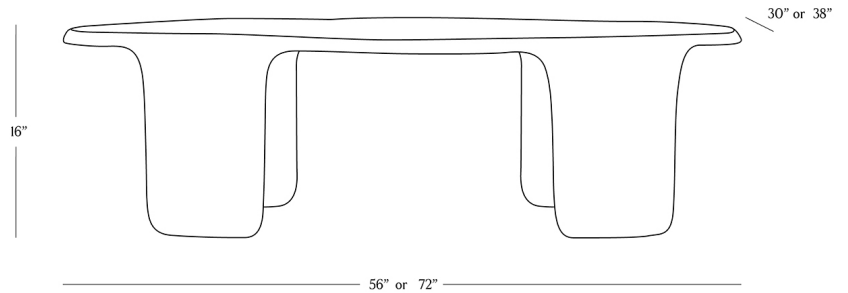

BR HOME
MELBOURNE OVAL COFFEE TABLE

STYLE # 6002107

56" OR 72" LENGTH

DIMENSIONS

Length	56" or 72"
Depth	30" or 38"
Height	16"

CARE

- Use of coasters recommended.
- Dust with a clean, dry cloth; avoid cleaning agents and polishes with harsh chemicals and abrasives.
- Wipe clean with a damp cloth, using only a mild soap solution and wipe dry with a soft cloth.

[Reference our Measuring & Delivery Guide to accurately measure your space and avoid common delivery issues.](#)

DETAILS

Material	Cast Aluminum
Made In	India

Curved contours and an openwork frame give this coffee table its bold presence. Artisans handcraft each one-of-a-kind piece from aluminum and finish in bronze finish to highlight its artful imperfections.