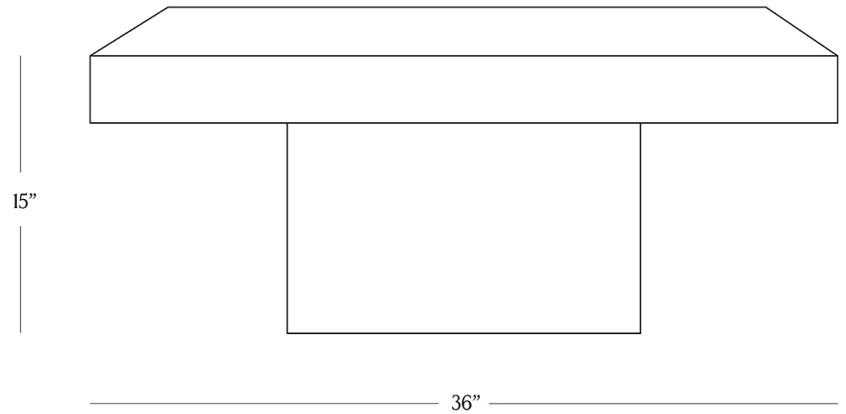

BR HOME
MATTEO BHAISLANA COFFEE TABLE

STYLE # 6003206

DIMENSIONS

Table Height	15"
Tabletop Width	36"
Tabletop Depth	36"
Tabletop Height	3"
Base Width	24"
Base Depth	24"
Weight	309 lbs.

**CARE**

- Use of coasters recommended.
- Do not place hot items directly on the tabletop.
- Dust with a soft, dry cloth.
- Avoid chemical cleansers, abrasive cleaners and furniture polish.
- Blot spills immediately and wipe with a clean, damp cloth.

DETAILS

Material Marquina marble top mounted on a brass veneer base with concealed plywood frame

Made In India

A minimalist silhouette allows the dramatic veining and timeless character of Marquina marble from Spain to take center stage in this coffee table, offset by a gleaming golden brass-covered base. Each piece is handcrafted of slabs of midnight-black stone then polished for a glossy finish.