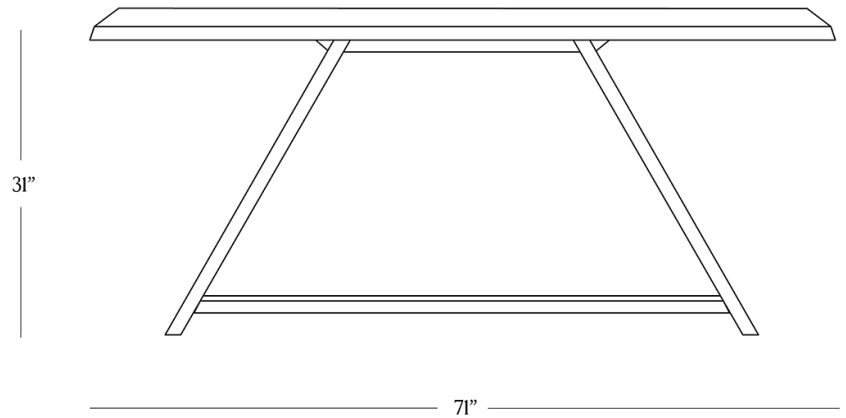

BR HOME
MARQUIS CONSOLE TABLE

STYLE # 6002053

DIMENSIONS

Length	71"
Width	18"
Height	31"
Weight	84 lbs.

**CARE**

-
- Use of coasters recommended.
 - Dust with a soft, dry cloth.
 - Avoid direct exposure to sunlight.

[Reference our Measuring & Delivery Guide to accurately measure your space and avoid common delivery issues.](#)

DETAILS

Material	Oak and oak veneer
Handmade In	Vietnam

Sleek and streamlined, our modernist Marquis Console Table lends a sense of lightness with lean lines and airy cutout accents. Crafted from solid oak, the design is detailed with artfully butterflied joints.