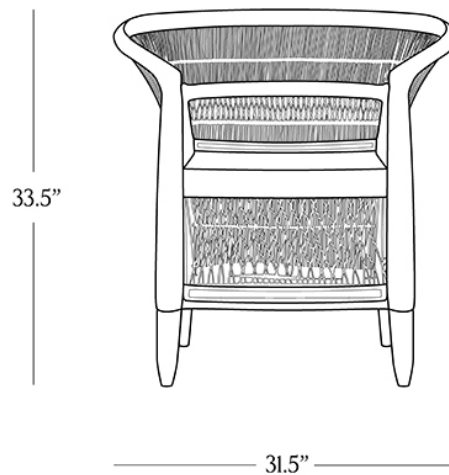

BR HOME
MALAWI CANE CHAIR | POWERED BY PEOPLE

STYLE # 6002336

DIMENSIONS

Length	31.5"
Width	25.5"
Height	33.5"

CARE

- Use of coasters recommended.
- Dust with a clean, dry cloth; avoid cleaning agents and polishes with harsh chemicals and abrasives.
- Wipe clean with a damp cloth, using only a mild soap solution and wipe dry with a soft cloth.

[Reference our Measuring & Delivery Guide to accurately measure your space and avoid common delivery issues.](#)

**DETAILS**

Material Wood and cane

Handmade In Malawi

A celebration of time-honored craftsmanship, this chair's airy design is woven of natural cane hand-wrapped around a wood frame by artisans in Malawi. Using braids, twists, and cables, the intricate geometry creates a stunning statement chair.