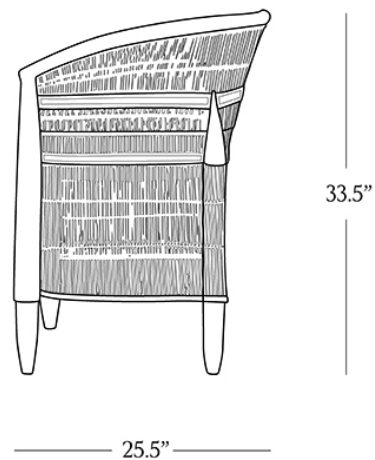

BR HOME
MALAWI CANE CHAIR | POWERED BY PEOPLE

STYLE # 6002336

DIMENSIONS

Length	31.5"
Width	25.5"
Height	33.5"

CARE

- Use of coasters recommended.
- Dust with a clean, dry cloth; avoid cleaning agents and polishes with harsh chemicals and abrasives.
- Wipe clean with a damp cloth, using only a mild soap solution and wipe dry with a soft cloth.

[Reference our Measuring & Delivery Guide to accurately measure your space and avoid common delivery issues.](#)

**DETAILS**

Material Wood and cane

Handmade In Malawi

A celebration of time-honored craftsmanship, this chair's airy design is woven of natural cane hand-wrapped around a wood frame by artisans in Malawi. Using braids, twists, and cables, the intricate geometry creates a stunning statement chair.