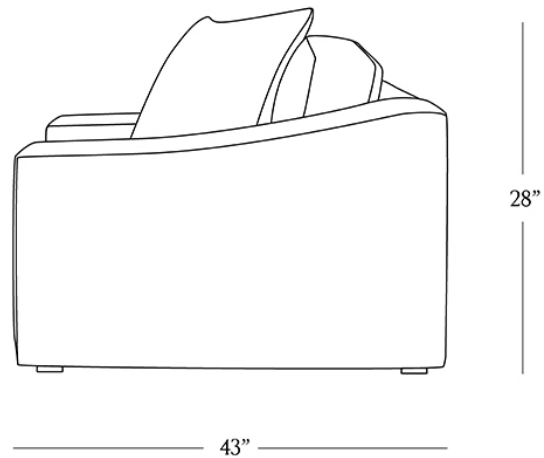

DETAILS

Material Hardwood frame with polycore padding.

Standard fill cushions feature polyfiber wrapped, polyurethane foam.

Made In North Carolina

With its crisp, cube-like silhouette, our London Chair speaks to modernism's clean lines. Plush cushioning plays relaxed counterpoint while wide, sloping arms soften the silhouette and nod to traditional designs. Each piece is handcrafted of hardwood and upholstered in a range of fabrics by skilled artisans in North Carolina.