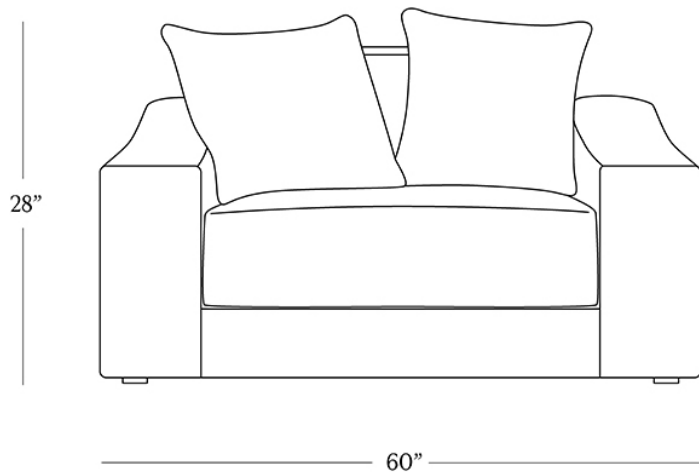

BR HOME  
LONDON CHAIR-AND-A-HALF

STYLE # 6001957

**DIMENSIONS**

---

Length	60"
Depth	43"
Height	28"
Seat Height	15"
Seat Depth	28"
Arm Height	21"

**CARE**

- 
- Keep out of direct UV light to prevent fading.
  - Vacuum regularly with upholstery attachment to remove dust.
  - Professional upholstery cleaning recommended.

[To view a copy of this product's label, copy the style number below and search this database Law Label Lookup.](#)

[Reference our Measuring & Delivery Guide to accurately measure your space and avoid common delivery issues.](#)

**DETAILS**

**Material** Hardwood frame with polycore padding.

Standard fill cushions feature polyfiber wrapped, polyurethane foam.

**Made In** North Carolina

With its crisp, cube-like silhouette, our London Chair speaks to modernism's clean lines. Plush cushioning plays relaxed counterpoint while wide, sloping arms soften the silhouette and nod to traditional designs. Each piece is handcrafted of hardwood and upholstered in a range of fabrics by skilled artisans in North Carolina.