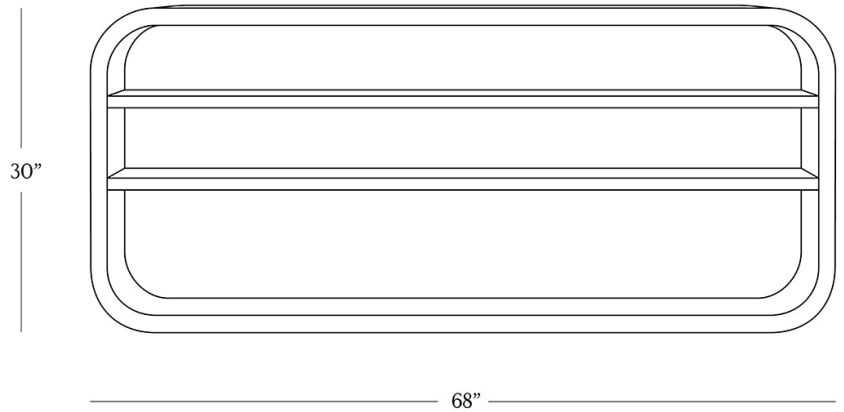

BR HOME
LISBON OPEN SHELF CONSOLE TABLE

STYLE # 6002386

DIMENSIONS

Length	68"
Width	18"
Height	30"
Weight	84 lbs.

**CARE**

- Use of coasters recommended.
- Dust with a clean, dry cloth; avoid cleaning agents and polishes with harsh chemicals and abrasives.
- Wipe clean with a damp cloth, using only a mild soap solution and wipe dry with a soft cloth.

[Reference our Measuring & Delivery Guide to accurately measure your space and avoid common delivery issues.](#)

DETAILS

Material	Oak wood
Handmade In	Indonesia

Recalling the pared-down profiles of mid-century modernism, this waterfall console table captures that era's sleek style. Meticulously crafted of oak, the low-slung silhouette features rounded edges for a fluid, organic feel.