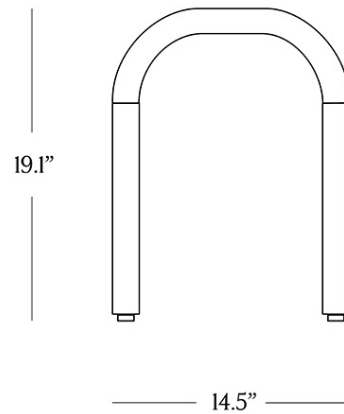

DETAILS

Material   Oak wood

Handmade In   Indonesia

Crafted from richly grained oak, this design features a pair of sleek, U-shaped tables that fit perfectly within each other, providing extra surface space whether displayed separately or in combination.