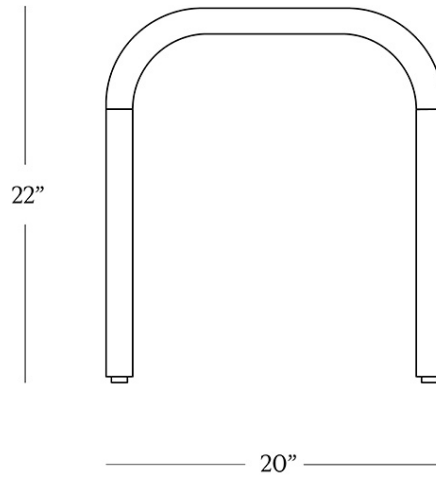

BR HOME  
LISBON NESTING SIDE TABLE

STYLE # 6001993

## LARGE AND SMALL

**DIMENSIONS**

---

Large	20" x 20" x 22"
Large Weight	24 lbs.
Small	14.5" x 20" x 19.1"
Small Weight	24 lbs.

**CARE**

- 
- Use of coasters recommended.
  - Dust with a clean, dry cloth; avoid cleaning agents and polishes with harsh chemicals and abrasives.
  - Wipe clean with a damp cloth, using only a mild soap solution and wipe dry with a soft cloth.

**DETAILS**

---

Material      Oak wood

Handmade In      Indonesia

Crafted from richly grained oak, this design features a pair of sleek, U-shaped tables that fit perfectly within each other, providing extra surface space whether displayed separately or in combination.