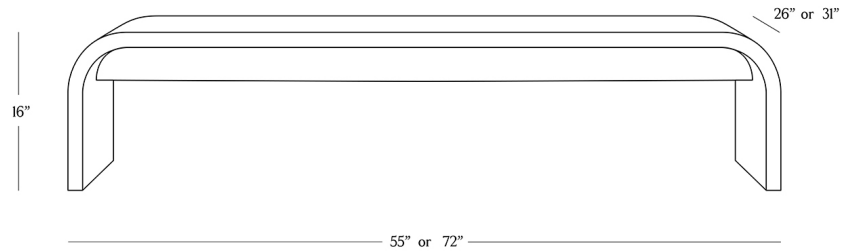

BR HOME
LISBON COFFEE TABLE

STYLE # 6001991

55" OR 72" LENGTH

DIMENSIONS

55" Length	55" x 26" x 16"
55" Weight	60 lbs.
72" Length	72" x 31" x 16"
72" Weight	65 lbs.

CARE

- Use of coasters recommended.
- Dust with a clean, dry cloth; avoid cleaning agents and polishes with harsh chemicals and abrasives.
- Wipe clean with a damp cloth, using only a mild soap solution and wipe dry with a soft cloth.

[Reference our Measuring & Delivery Guide to accurately measure your space and avoid common delivery issues.](#)

DETAILS

Material Oak wood

Handmade In Indonesia

Recalling the pared-down profiles of mid-century modernism, this waterfall coffee table captures that era's sleek style. Meticulously crafted of oak, the low-slung silhouette features rounded edges for a fluid, organic feel.