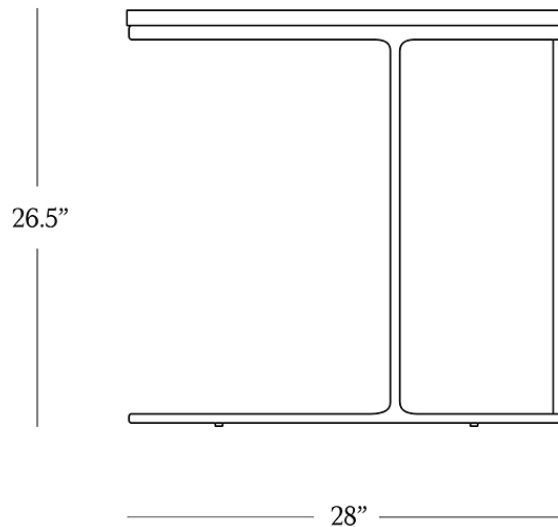

BR HOME  
KENT SIDE TABLE

STYLE # 6001998

**DIMENSIONS**

---

Length	28"
Width	17"
Height	26.5"
Weight	16 lbs.

**CARE**

---

- Use of coasters recommended.
- Dust with a clean, dry cloth; avoid cleaning agents and polishes with harsh chemicals and abrasives.
- Wipe clean with a damp cloth, using only a mild soap solution and wipe dry with a soft cloth.

**DETAILS**

---

Material            Glass, plywood, and aluminum

Handmade In      India

Handcrafted hammered brass creates this side table's sleek geometric silhouette. The richly textural material pairs with a glass top whose painted surface evokes organic beauty and a sense of movement in an opaque pigment.