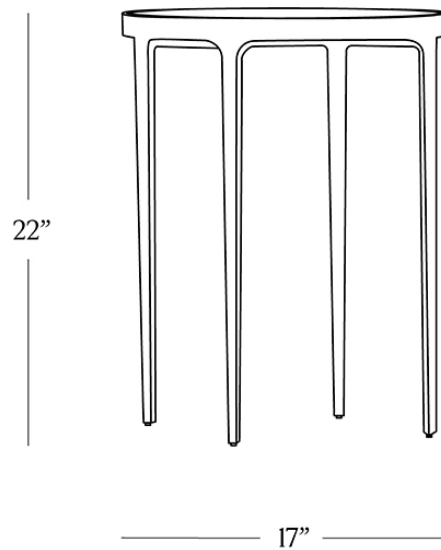

BR HOME
KENT END TABLE

STYLE # 6002564

DIMENSIONS

Diameter	17"
Height	22"
Weight	12 lbs.

CARE

- Use of coasters recommended.
- Dust with a clean, dry cloth; avoid cleaning agents and polishes with harsh chemicals and abrasives.
- Wipe clean with a damp cloth, using only a mild soap solution and wipe dry with a soft cloth.

**DETAILS**

Material Glass, plywood, and aluminum

Handmade In India

Handcrafted hammered brass creates this side table's sleek geometric silhouette. The richly textural material pairs with a glass top whose painted surface evokes organic beauty and a sense of movement in an opaque pigment.