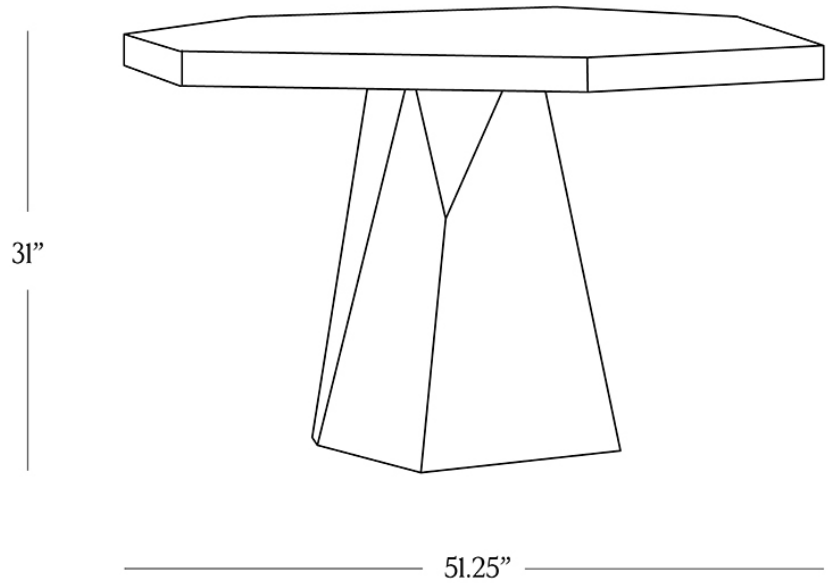

BR HOME  
IRA EMPERADOR ROUND DINING TABLE

STYLE # 6002843

**DIMENSIONS**

---

Height	31"
Width	51.25"
Depth	50.5"
Floor Clearance	27"
Weight	640 lbs.

**CARE**

- 
- Use of coasters recommended.
  - Do not place hot items directly on the tabletop.
  - Dust with a soft, dry cloth.
  - Avoid chemical cleansers, abrasive cleaners and furniture polish.
  - Blot spills immediately and wipe with a clean, damp cloth.

**DETAILS**

---

Material	Emperador marble from Spain Frame: plywood
Made In	India

A minimalist silhouette allows the dramatic veining and timeless character of Spanish Emperador marble to take center stage in this 7-sided dining table—an unusual shape that creates intimate seating arrangements. Each piece is handcrafted of slabs of warm, chocolate brown stone then polished for a glossy finish.