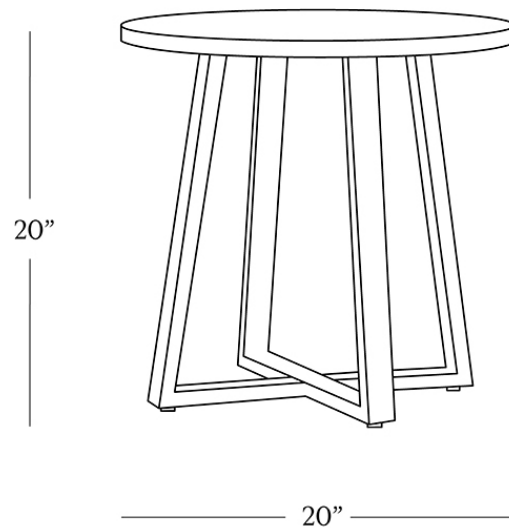

BR HOME
IONA SIDE TABLE

STYLE # 6002129

DIMENSIONS

Length	20"
Width	20"
Height	20"

CARE

- Use of coasters recommended.
- Dust with a clean, dry cloth; avoid cleaning agents and polishes with harsh chemicals and abrasives.
- Wipe clean with a damp cloth, using only a mild soap solution and wipe dry with a soft cloth.

**DETAILS**

Material	Emperador marble from Spain and a metal frame
Handmade In	Vietnam

An angular metal base creates a clean-lined foundation for our table's top, cut from richly veined, Spanish Emperador marble. Polished to a lustrous finish, the airy, geometric design serves as a striking accent piece.