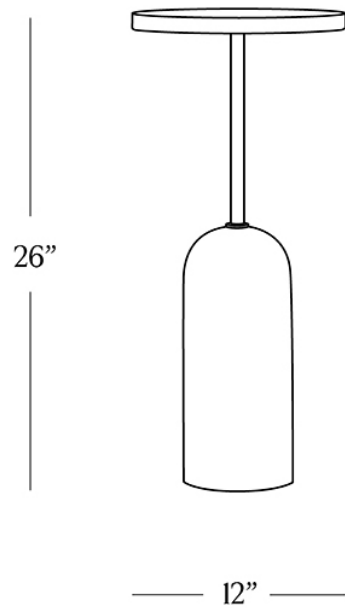

BR HOME  
FARO MARTINI TABLE

STYLE # 6002345

**DIMENSIONS**

---

Diameter	12"
Height	26"
Weight	29 lbs.

**CARE**

---

- Use of coasters recommended; Do not place hot items directly on the tabletop.
- Dust with a clean, dry cloth; avoid cleaning agents and polishes with harsh chemicals and abrasives.
- Blot spills immediately and wipe with a clean, damp cloth.

**DETAILS**

---

Material            Travertine base, iron frame, and aluminum tabletop

Handmade In      India

Perched atop a cylindrical, hand-carved base of richly variegated travertine, our Faro Martini Table reveals the maker's marks in a hand-finished, textural metal table top.