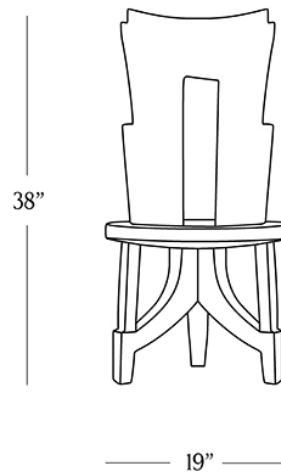

DIMENSIONS

Width	19"
Depth	19"
Height	38"

CARE

- Use of coasters recommended.
- Dust with a clean, dry cloth; avoid cleaning agents and polishes with harsh chemicals and abrasives.
- Wipe clean with a damp cloth, using only a mild soap solution and wipe dry with a soft cloth.

DETAILS

Material   Mango wood

Handmade In   India

Exaggerated shapes and an elemental sensibility distinguish our Eze Chair. Crafted of mango wood, the striking design is marked by rich textural imperfections that lend one-of-a-kind character.