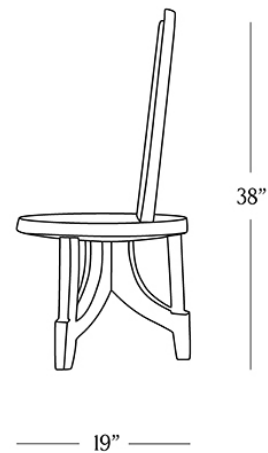

BR HOME
EZE SQUARE BACK CHAIR

STYLE # 6002059

DIMENSIONS

Width	19"
Depth	19"
Height	38"

CARE

- Use of coasters recommended.
- Dust with a clean, dry cloth; avoid cleaning agents and polishes with harsh chemicals and abrasives.
- Wipe clean with a damp cloth, using only a mild soap solution and wipe dry with a soft cloth.

**DETAILS**

Material Mango wood

Handmade In India

Exaggerated shapes and an elemental sensibility distinguish our Eze Chair. Crafted of mango wood, the striking design is marked by rich textural imperfections that lend one-of-a-kind character.