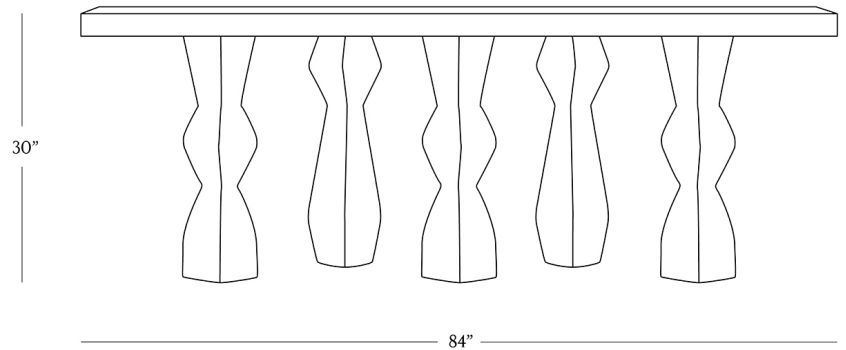

BR HOME
EZE 5-LEGGED CONSOLE TABLE

STYLE # 6002064

DIMENSIONS

Length	84"
Width	22"
Height	30"

**CARE**

- Use of coasters recommended
- Do not place hot items directly on the tabletop
- Dust with a soft, dry cloth
- Wipe clean with a damp cloth, using only a mild soap solution and wipe dry with a soft cloth
- Avoid chemical cleansers, abrasive cleaners and furniture polish
- Blot spills immediately and wipe with a clean, damp cloth

[Reference our Measuring & Delivery Guide to accurately measure your space and avoid common delivery issues.](#)

DETAILS

Material Mango wood

Handmade In India

A dimensional arrangement of beautifully beveled legs supports our console table. Crafted of mango wood, the geometric design is detailed with textural variations and artfully etched surfaces for one-of-a-kind character.