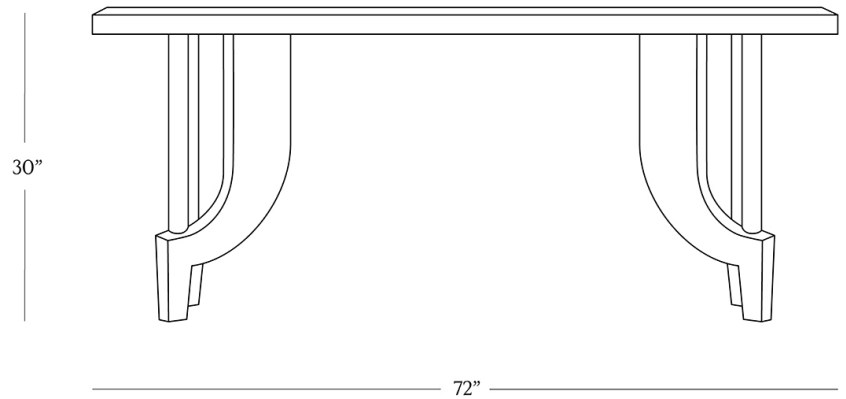

BR HOME
EZE ARCHED-LEG CONSOLE TABLE

STYLE # 6002063

DIMENSIONS

Length	72"
Width	16"
Height	30"

CARE

- Use of coasters recommended
- Do not place hot items directly on the tabletop
- Dust with a soft, dry cloth
- Wipe clean with a damp cloth, using only a mild soap solution and wipe dry with a soft cloth
- Avoid chemical cleansers, abrasive cleaners and furniture polish
- Blot spills immediately and wipe with a clean, damp cloth

[Reference our Measuring & Delivery Guide to accurately measure your space and avoid common delivery issues.](#)

**DETAILS**

Material Mango wood

Handmade In India

A dimensional arrangement of beautifully beveled legs supports our console table. Crafted of mango wood, the geometric design is detailed with textural variations and artfully etched surfaces for one-of-a-kind character.