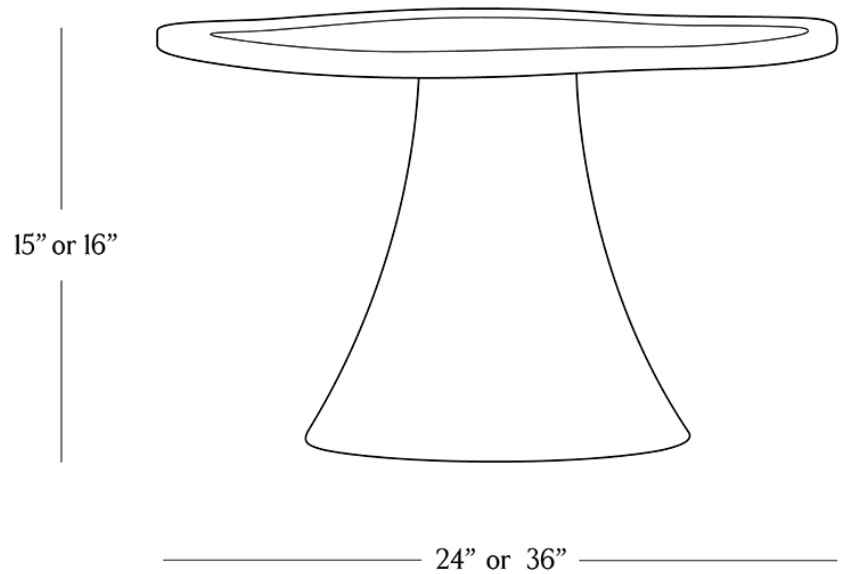

BR HOME  
EZE ROUND COFFEE TABLE

STYLE # 6002061

---

24" OR 36" DIAMETER

### DIMENSIONS

---

24" Diameter      24" x 24" x 15"

36" Diameter      36" x 36" x 16"

### DETAILS

---

Material      Mango wood

Handmade In      India

An interplay of circular forms creates our coffee table's pared-down geometric profile. Crafted of mango wood and resting upon a gently tapered base, the top's lipped edge offers a touch of dimension to the tonal beauty. Rich textural variations lend each piece a one-of-a-kind look.