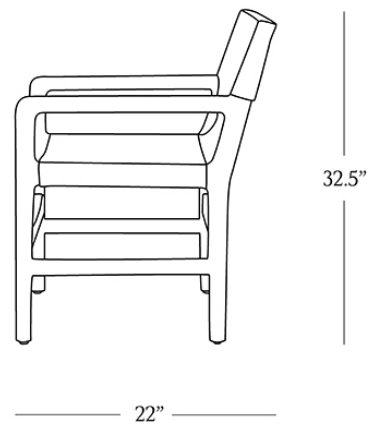

DETAILS

Material   Solid oak and buffalo leather

Handmade In   India

A clean-lined silhouette and rich mix of natural materials distinguishes our Evora Side Chair with Arms. Expertly crafted from oak and mango wood, the frame combines with a buffalo leather seat and back hand-finished to highlight its supple beauty.