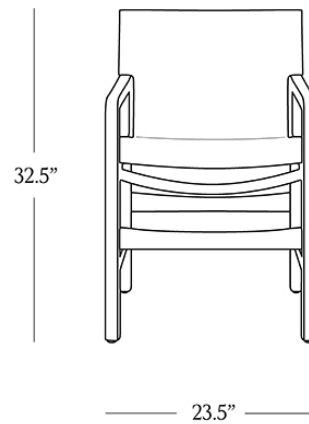

BR HOME  
EVORA ARMCHAIR

STYLE # 6001978

**DIMENSIONS**

---

Height	32.5"
Width	23.5"
Depth	22"

**CARE**

- 
- Keep out of direct UV light to prevent fading.
  - Avoid leather cleaners, conditioners or soaps.
  - Blot spills immediately with a soft, uncolored cloth.
  - Dust regularly with a soft cloth.

To view a copy of this product's label, copy the style number below and search this database [Law Label Lookup](#).

Reference our [Measuring & Delivery Guide](#) to accurately measure your space and avoid common delivery issues.