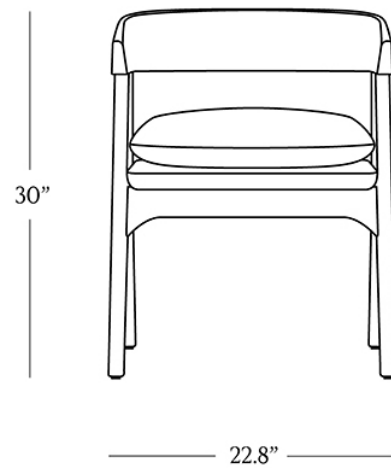

BR HOME
ENZO ARMCHAIR

STYLE # 6002820

DIMENSIONS

Height	30"
Width	22.8"
Depth	21"
Seat Height	19"
Arm Height	29"
Seat Depth	23"
Weight	28 lbs.

**CARE**

- Keep out of direct UV light to prevent fading.
- Vacuum regularly with upholstery attachment to remove dust.
- Professional upholstery cleaning recommended.

To view a copy of this product's label, copy the style number below and search this database [Law Label Lookup](#)

**DETAILS**

Material	Solid Mindi wood frame Upholstered seat Fabric: 95% polyester, 5% linen
Made In	Indonesia

A showcase of the graceful curves and organic forms achievable through bentwood practices, this dining chair's elegant silhouette also delivers a comfortable feel.