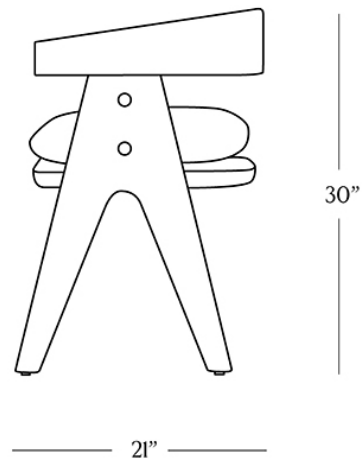

BR HOME
ENZO ARMCHAIR

STYLE # 6002820

DIMENSIONS

Height	30"
Width	22.8"
Depth	21"
Seat Height	19"
Arm Height	29"
Seat Depth	23"
Weight	28 lbs.

**CARE**

- Keep out of direct UV light to prevent fading.
- Vacuum regularly with upholstery attachment to remove dust.
- Professional upholstery cleaning recommended.

To view a copy of this product's label, copy the style number below and search this database [Law Label Lookup](#)

**DETAILS**

Material	Solid Mindi wood frame Upholstered seat Fabric: 95% polyester, 5% linen
Made In	Indonesia