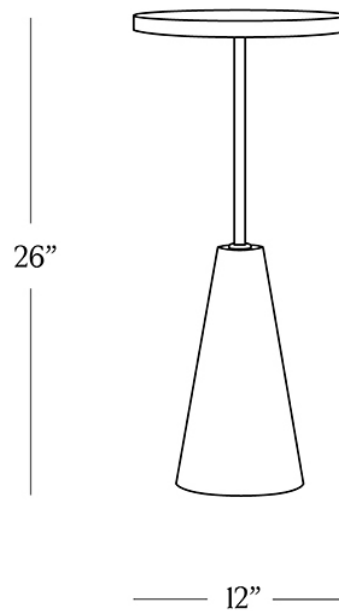

BR HOME
DOVER MARTINI TABLE

STYLE # 6002322

DIMENSIONS

Diameter	12"
Height	26"
Weight	27 lbs.

CARE

- Use of coasters recommended; Do not place hot items directly on the tabletop.
- Dust with a clean, dry cloth; avoid cleaning agents and polishes with harsh chemicals and abrasives.
- Blot spills immediately and wipe with a clean, damp cloth.

**DETAILS**

Material Marquina marble base from Spain, iron frame, and powder-coated aluminum tabletop

Made In India

A hand-hammered aluminum top floats atop a base of beautiful Marquina marble sourced from Spain with our Dover Martini Table. The striking geometric silhouette is cut from a single block of stone and polished for a glossy finish that reveals the richly variegated veining.