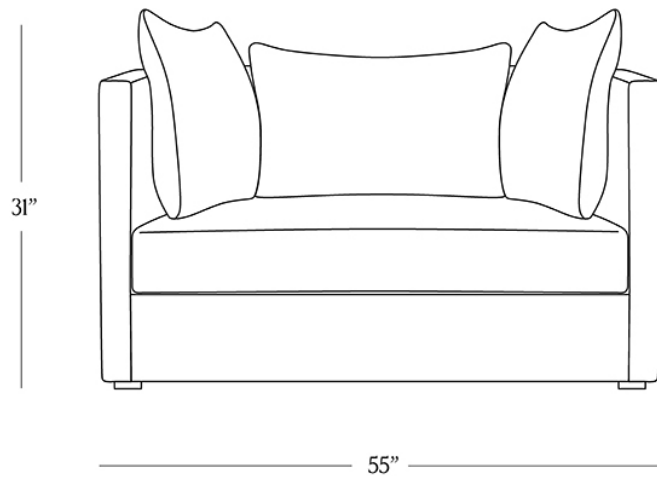

BR HOME
COMO CHAIR-AND-A-HALF

STYLE # 6002319

DIMENSIONS

Length	55"
Width	40"
Height	31"
Seat Height	17"
Seat Depth	30"
Arm Height	30"
Weight	137 lbs.

**CARE**

- Keep out of direct UV light to prevent fading.
- Vacuum regularly with upholstery attachment to remove dust.
- Professional upholstery cleaning recommended.

To view a copy of this product's label, copy the style number below and search this database Law Label Lookup.

Reference our Measuring & Delivery Guide to accurately measure your space and avoid common delivery issues.