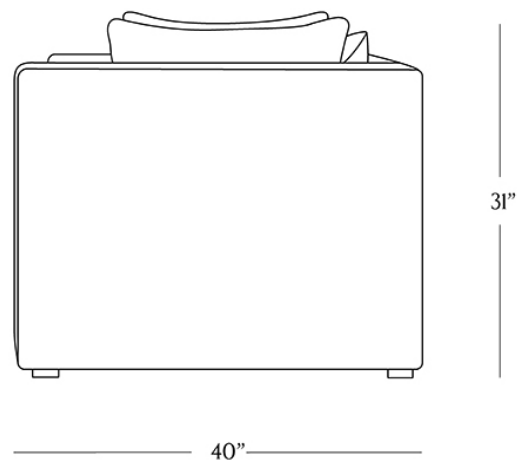

DETAILS

Material	Hardwood frame with polycore padding. Standard fill cushions feature polyfiber wrapped, polyurethane foam.
Made In	North Carolina

Sleek and low-slung, the Como Chair is our take on relaxed luxury. The back flows continuously into slender track arms that lighten the plush, oversized silhouette, while multiple accent pillows allow you to style it as you like. Each piece is handcrafted of hardwood and upholstered in a range of fabrics by skilled artisans in North Carolina.