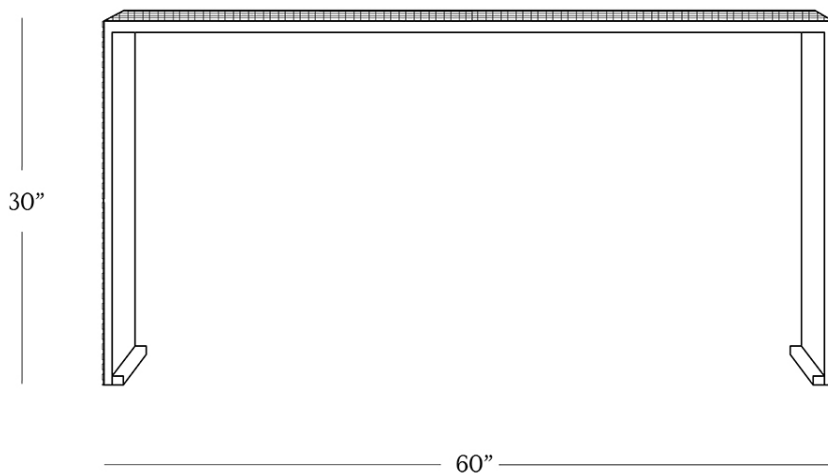

BR HOME
CLIFTON CONSOLE TABLE

STYLE # 6002028

DIMENSIONS

Length	60"
Width	14"
Height	30"

CARE

- Use of coasters recommended.
- Dust with a clean, dry cloth; avoid cleaning agents and polishes with harsh chemicals and abrasives.
- Wipe clean with a damp cloth, using only a mild soap solution and wipe dry with a soft cloth.

[Reference our Measuring & Delivery Guide to accurately measure your space and avoid common delivery issues.](#)

**DETAILS**

Material	Cast Aluminum
Handmade In	India

To create this table, molten aluminum was molded and cooled before being sand-casted and bronzed by hand. Those pieces were then paired with solid oak to make an extraordinary art form with grid-like patterning.