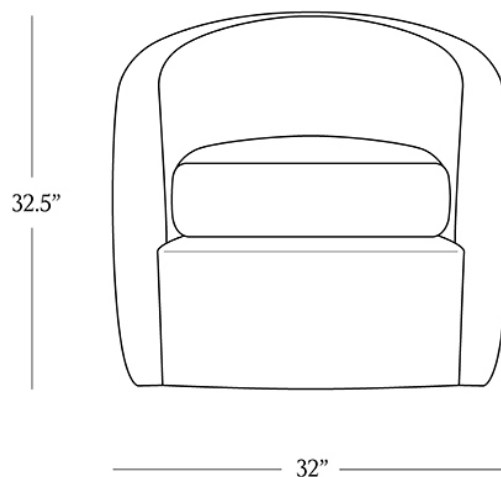

BR HOME
CHICAGO SWIVEL CLUB CHAIR

STYLE # 6002318

DIMENSIONS

Width	32"
Depth	40"
Height	32.5"
Seat Height	19"
Seat Depth	21.5"

**CARE**

- Keep out of direct UV light to prevent fading.
- Vacuum regularly with upholstery attachment to remove dust.
- Professional upholstery cleaning recommended.

To view a copy of this product's label, copy the style number below and search this database Law Label Lookup.

Reference our Measuring & Delivery Guide to accurately measure your space and avoid common delivery issues.