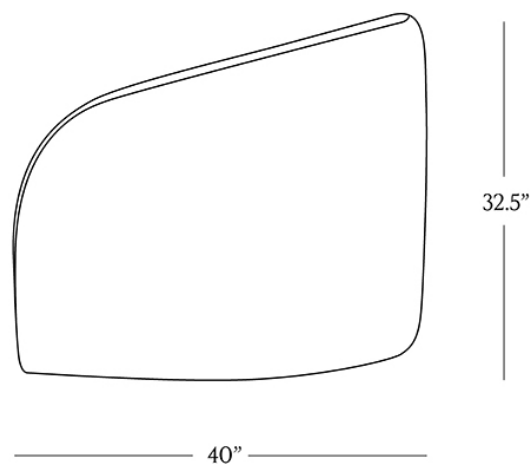

BR HOME
CHICAGO SWIVEL CLUB CHAIR

STYLE # 6002318

DIMENSIONS

Width	32"
Depth	40"
Height	32.5"
Seat Height	19"
Seat Depth	21.5"

**CARE**

- Keep out of direct UV light to prevent fading.
- Vacuum regularly with upholstery attachment to remove dust.
- Professional upholstery cleaning recommended.

To view a copy of this product's label, copy the style number below and search this database Law Label Lookup.

Reference our Measuring & Delivery Guide to accurately measure your space and avoid common delivery issues.

**DETAILS**

Soft curves and a streamlined silhouette create this swivel chair's sculptural quality. The refined design features a rounded back that flows into graceful wings, offering a cozy, sheltering feel. Crafted in North Carolina, this chair is framed in hardwood and expertly upholstered in a range of fabrics to suit any style.