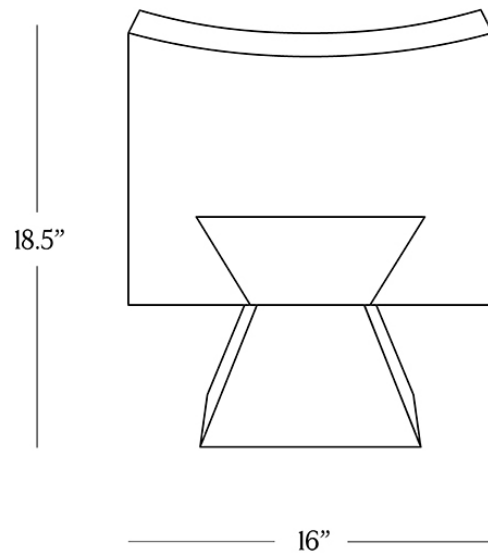

BR HOME
CARMEL END TABLE

STYLE # 6002036

DIMENSIONS

Length	16"
Width	12"
Height	18.5"

CARE

- Use of coasters recommended.
- Dust with a clean, dry cloth; avoid cleaning agents and polishes with harsh chemicals and abrasives.
- Wipe clean with a damp cloth, using only a mild soap solution and wipe dry with a soft cloth.

**DETAILS**

Material Mango wood

Handmade In India

Carved by hand from blocks of rich mango wood, our sculptural end table showcases a single dovetail joint that amplifies its striking geometric form. With an upturned tabletop, it doubles as a stylish stool.